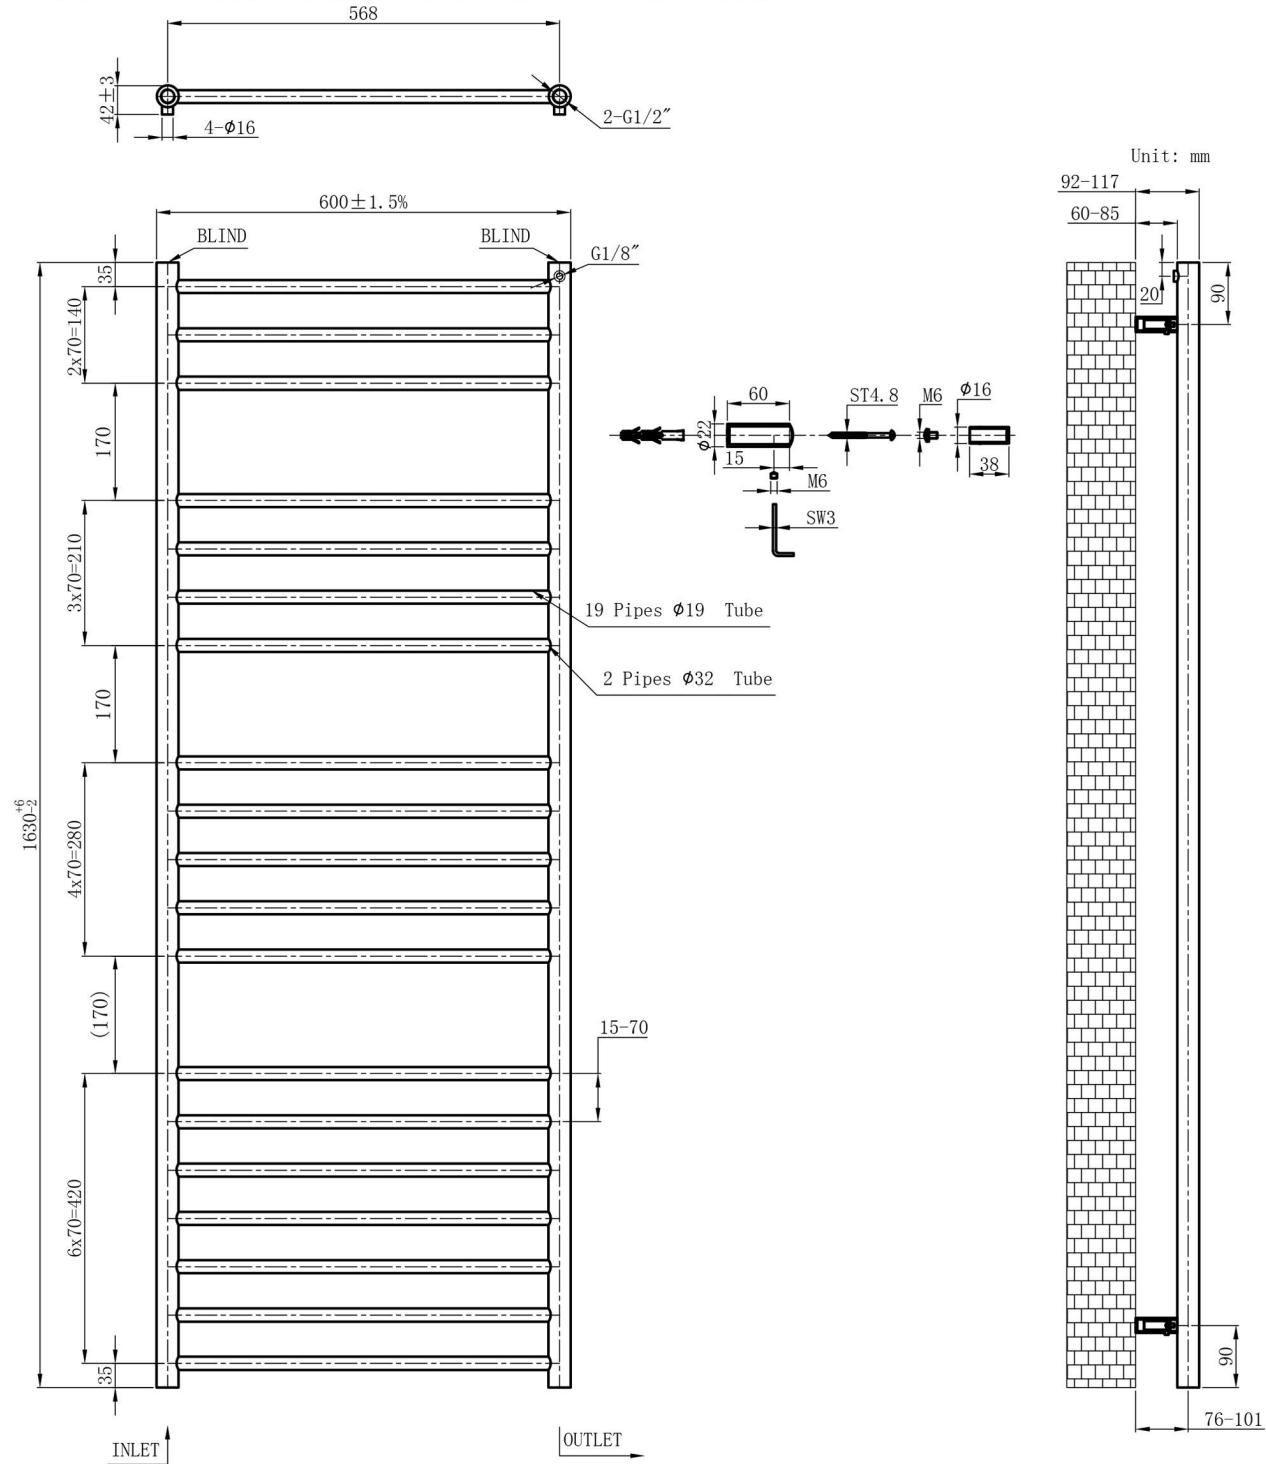

Violla II 1630 x 600mm. Stainless Steel Polished

Technical Drawing

Eastbrook 

Eastbrook Road, Gloucester GL4 3DB
 Technical Helpline : 01452 317890
 Mon - Fri / 8am - 5pm
 Email : technical@eastbrookco.com